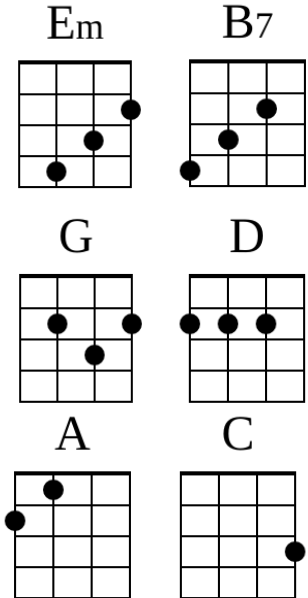

Ex's and Oh's

(Elle King/Dave Bassett)

Strum: D Du Du Du {swing}

x x

Intro: Em /// | Em /// | Em /// | Em ///

Em
I had a boy turned him into a man

Em
I showed him all the things that he didn't understand

B7 Em
Whoa Then I let him go

Em
Now there's one in California who's been cursing my name

Em
'Cause I found me a better lover in the UK

B7 Em
Hey hey until I make my getaway

Em X X X | X X X X Em X X X | X X X X
1-2-3 they gonna run back to me 'Cause I'm the best baby that they never gotta keep

Em X X X | X X X X Em !
1-2-3 they gonna run back to me They always wanna come but they never wanna leave

G D Em
Ex's and Oh's they haunt me
B7 G
Like gho-o-osts they want me

D A C Em /// | Em /// | Em /// | Em !
To make them all They won't let go Ex's and oh's

Em
I had a summer lover down in New Orleans
Em

Kept him warm in the winter left him frozen in the spring

B7 Em
My my how the seasons go by

Em Em
I get high and I love to get low So the hearts keep breaking and the heads just roll

B7 Em
You know that's how the story goes