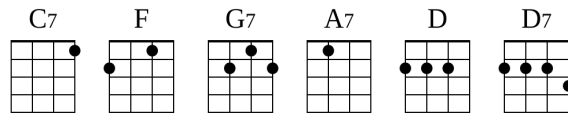

I Love To Play My Ukulele

Intro: C7(Hold)

F D7 G7

I love to play my ukulele

C7

My ukulele is the only thing

F F(Hold)

My baby, longs to hear

D7 G7

For when I play my ukulele

C7

My pretty baby gets the message

F

And she/he wants to come oh so near

F F F A7 A7 D

If I play Old Swanee River or Sweet Caroline

G7

As long as I'm with her/him

C7(Hold) C7(Hold)

Anything I play my baby is divine

F D7 G7

That's why I play my ukulele

C7

Because the three of us together

A7

Make pretty harmonies

Bb C7

My baby loves my ukulele

Bb C7

She/he loves my ukulele

Bb C7 F C7 F

She/he loves my ukulele and me